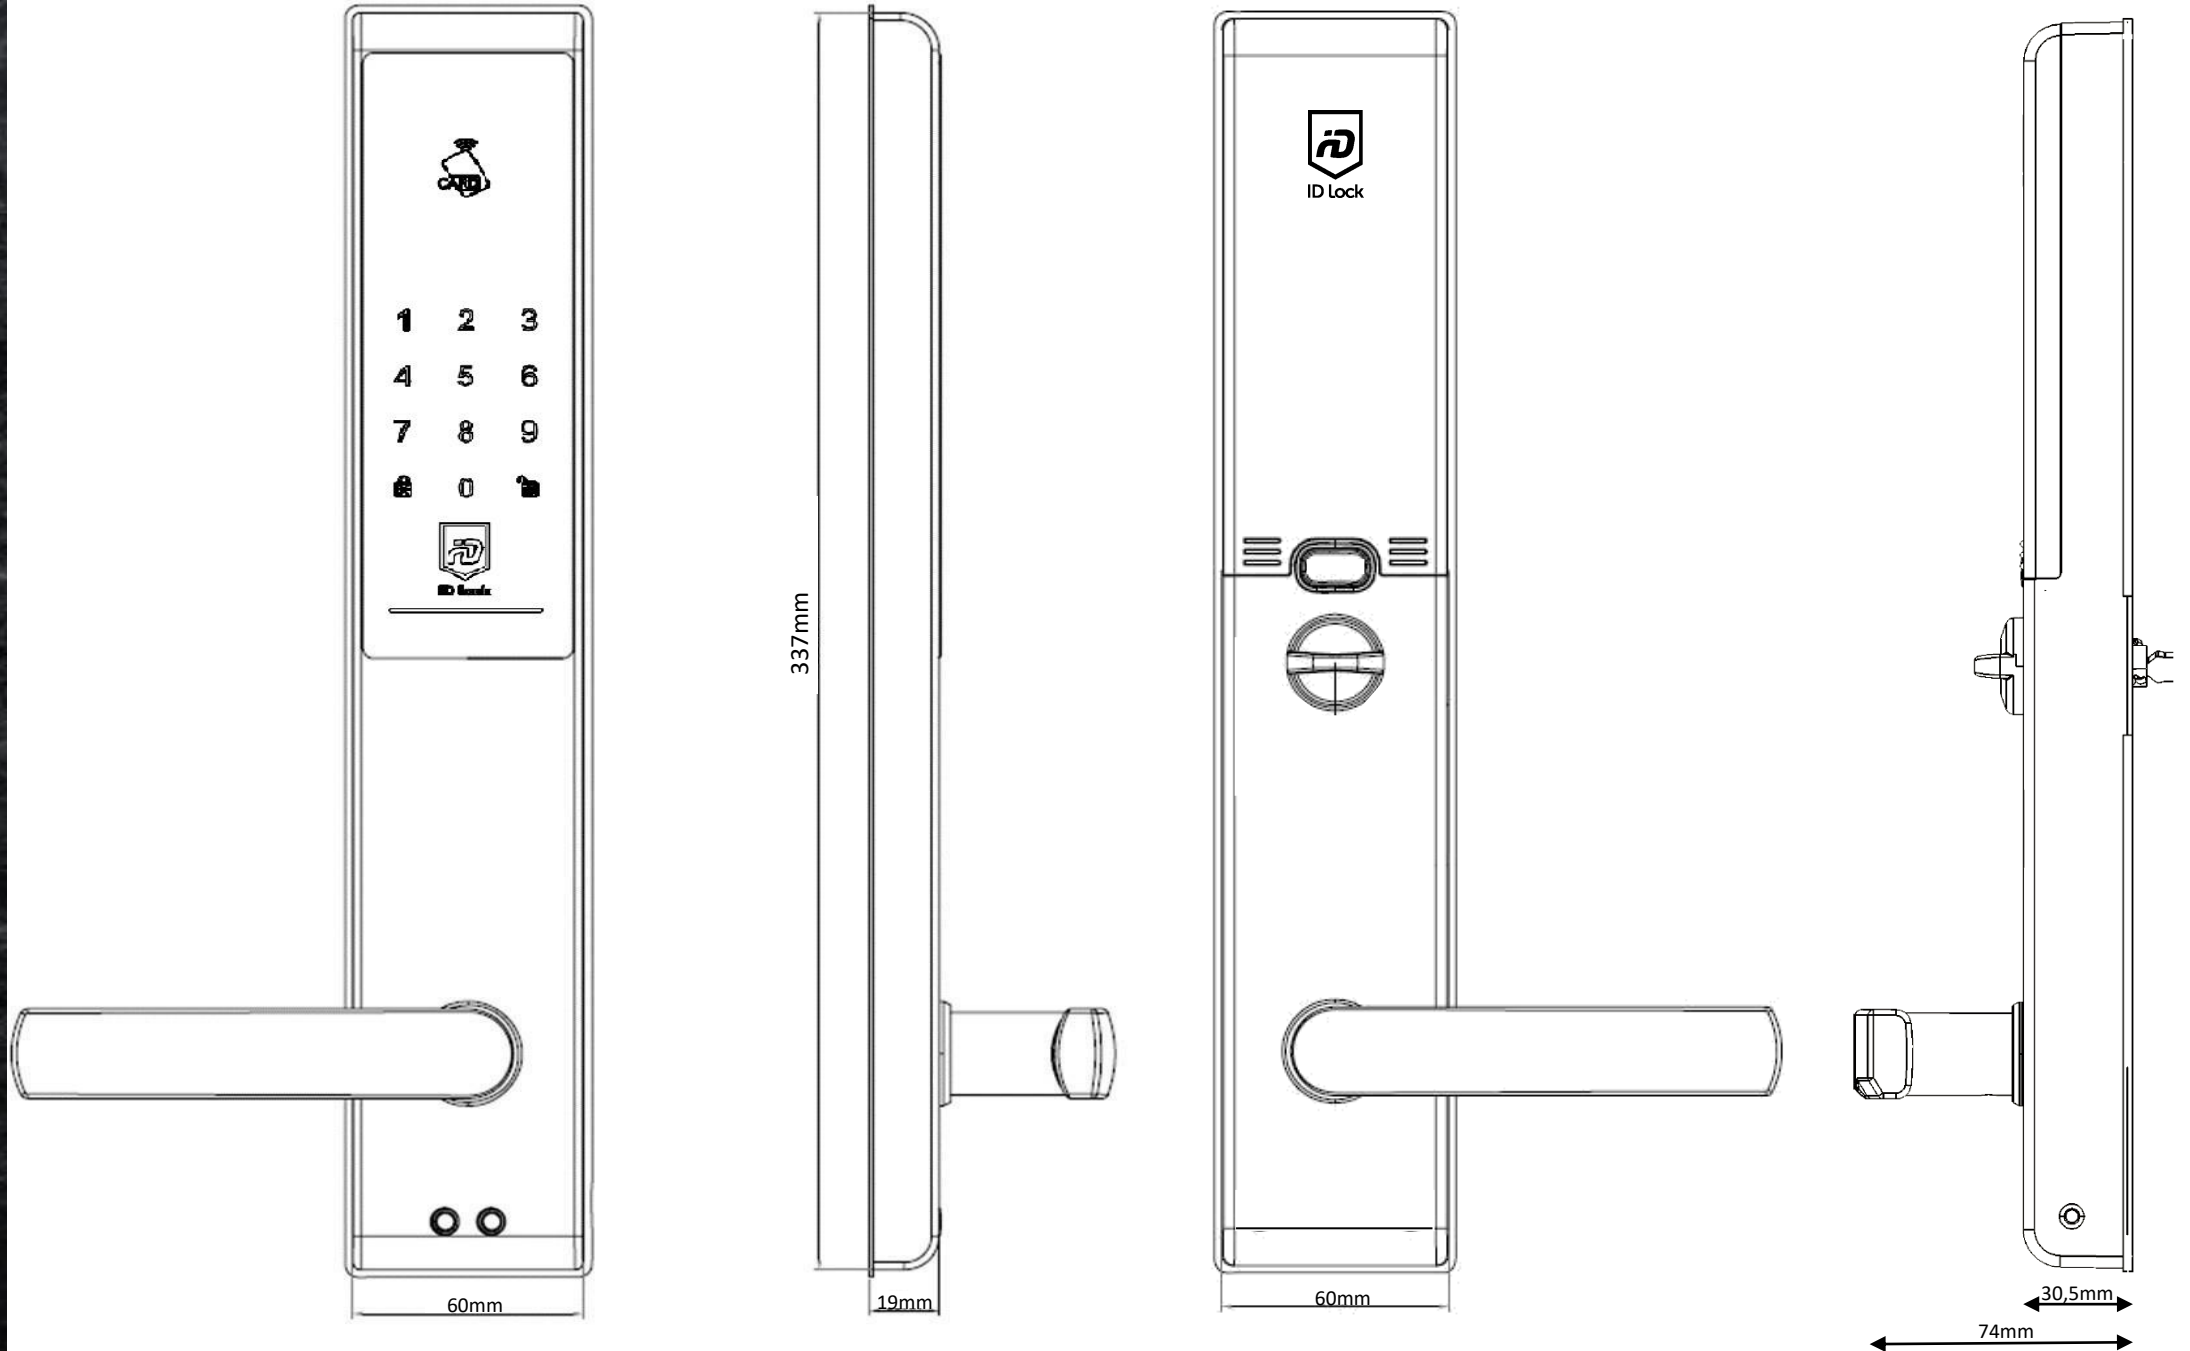

ID Lock

Master PIN
Service PIN
1-25 individual User PINs
1 - 25 individual RFID
keyfobs

8 AA 1,5V Alkaline batteries

Auto lock mode
Manual lock mode
Re-lock disable/enable

Z-wave module add-on
available

PIN disguise
4-15 digit PIN
MIFARE Plus S RFID
Emergency battery
option

Cleaning instructions:
Use only clean water!

Sales box contents:

- ID Lock 150 door lock
- Electronic mortise lock
- Strike plate
- Kit for retrofitting
- User manual
- 5x RFID keyfobs

ID Lock

ID Lock 150

Outside and
inside unit
dimensions

idlock.no

ID Lock

ID Lock 150

Strike plate
dimensions

idlock.no

ID Lock

ID Lock 150