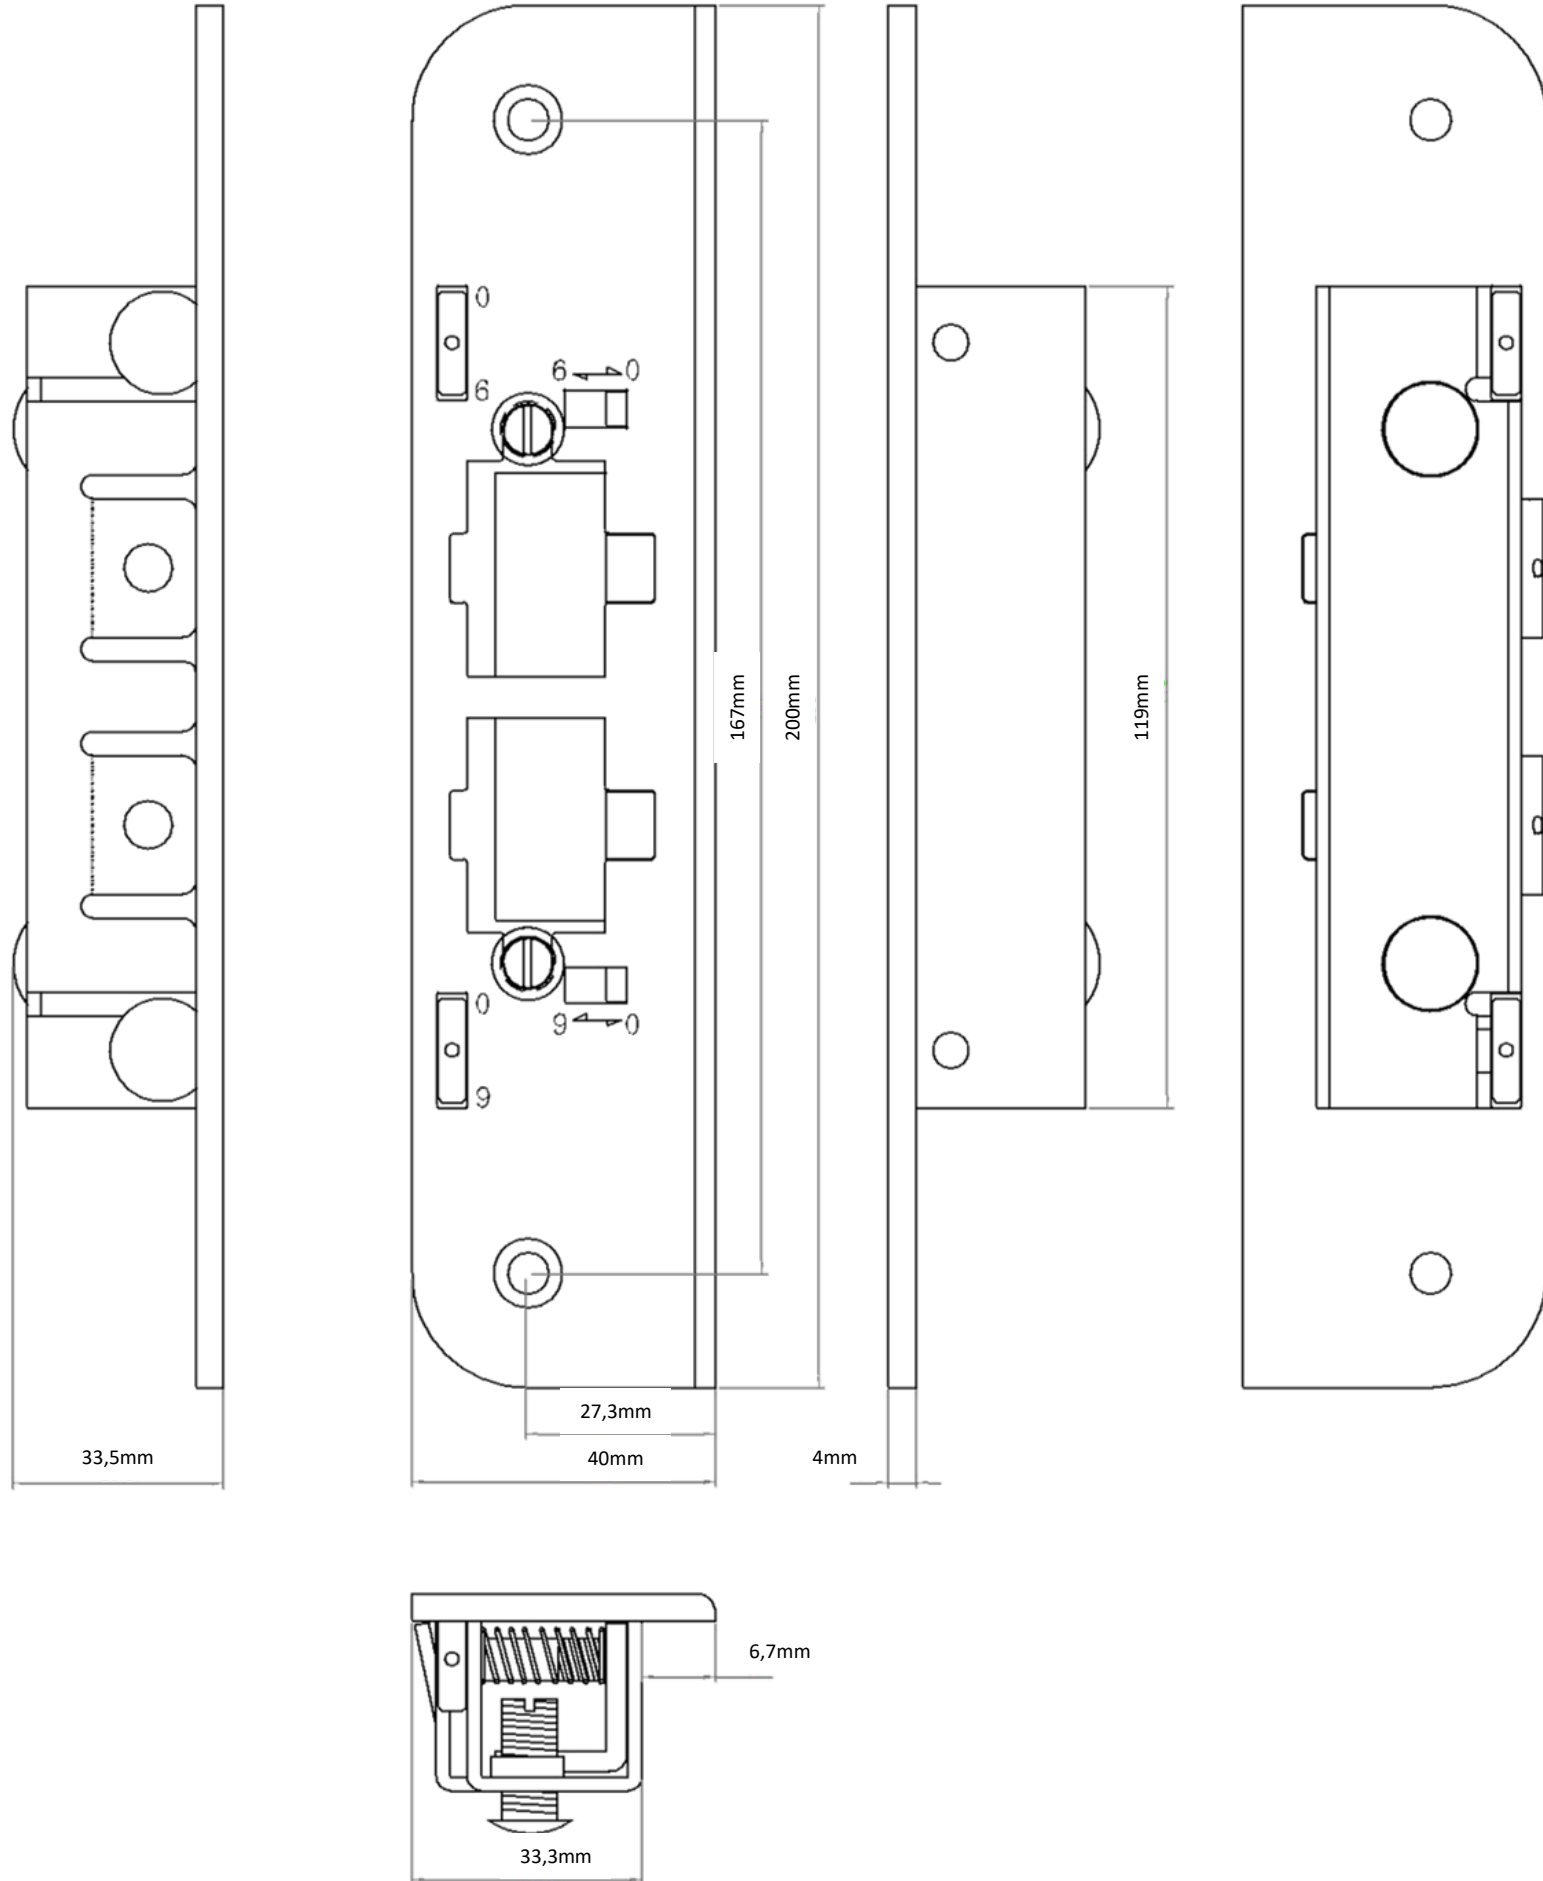

Cleaning instructions:
Use only clean water!

Sales box contents:

- ID Lock 150 door lock
- Electronic mortise lock
- Strike plate
- Kit for retrofitting
- User manual
- 5x RFID keyfobs

ID Lock

ID Lock 150

Outside and
inside unit
dimensions

idlock.no

ID Lock

ID Lock 150

Strike plate
dimensions

idlock.no

ID Lock

ID Lock 150

Mortise lock dimensions

idlock.no